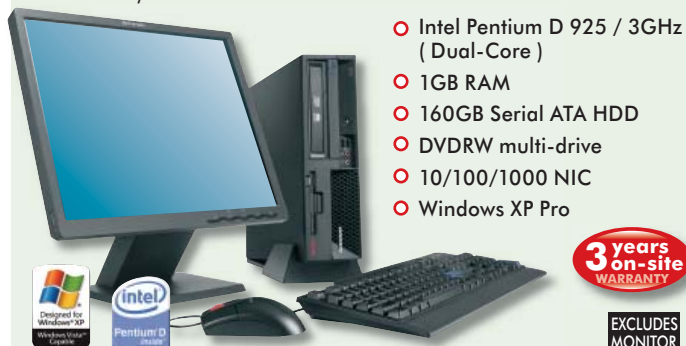

ThinkCentre M55 Ultra Small Form Factor

Ultra space-saving design to help you reclaim more of your desk...

- Intel Pentium D 925 / 3GHz (Dual-Core)
- 1GB RAM
- 160GB Serial ATA HDD
- DVDRW multi-drive
- 10/100/1000 NIC
- Windows XP Pro

3 years on-site WARRANTY

EXCLUDES MONITOR

ORDER CODE: IMTSED7A

(ex vat) **£420**