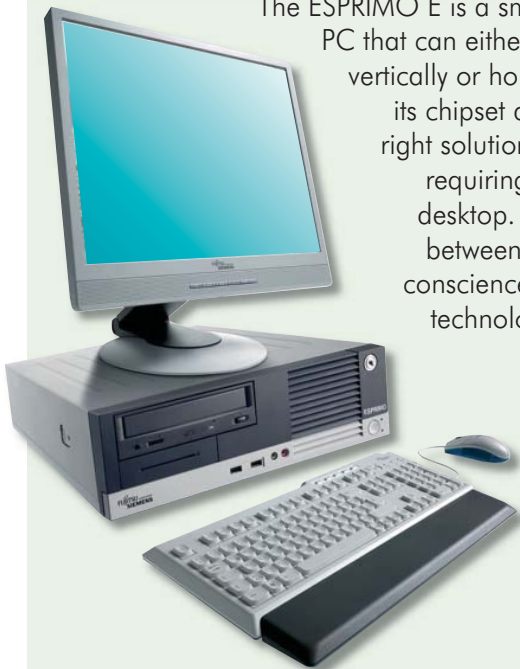

FUJITSU COMPUTERS
SIEMENS

Esprimo E5615 Small Form Factor

The ESPRIMO E is a small form factor PC that can either be positioned vertically or horizontally. With its chipset diversity it is the right solution for customers requiring a high quality desktop. Do not choose between environmental conscience and the latest technology, have both!

Combining high expandability with the latest technology and chipset diversity, the ESPRIMO P is the right solution for customers requiring a high quality microtower with environmental consciousness

- Intel Pentium D 1.6GHz
- 1GB RAM
- 80GB HDD
- DVDRW multi-drive
- 10/100 NIC
- Windows XP Pro